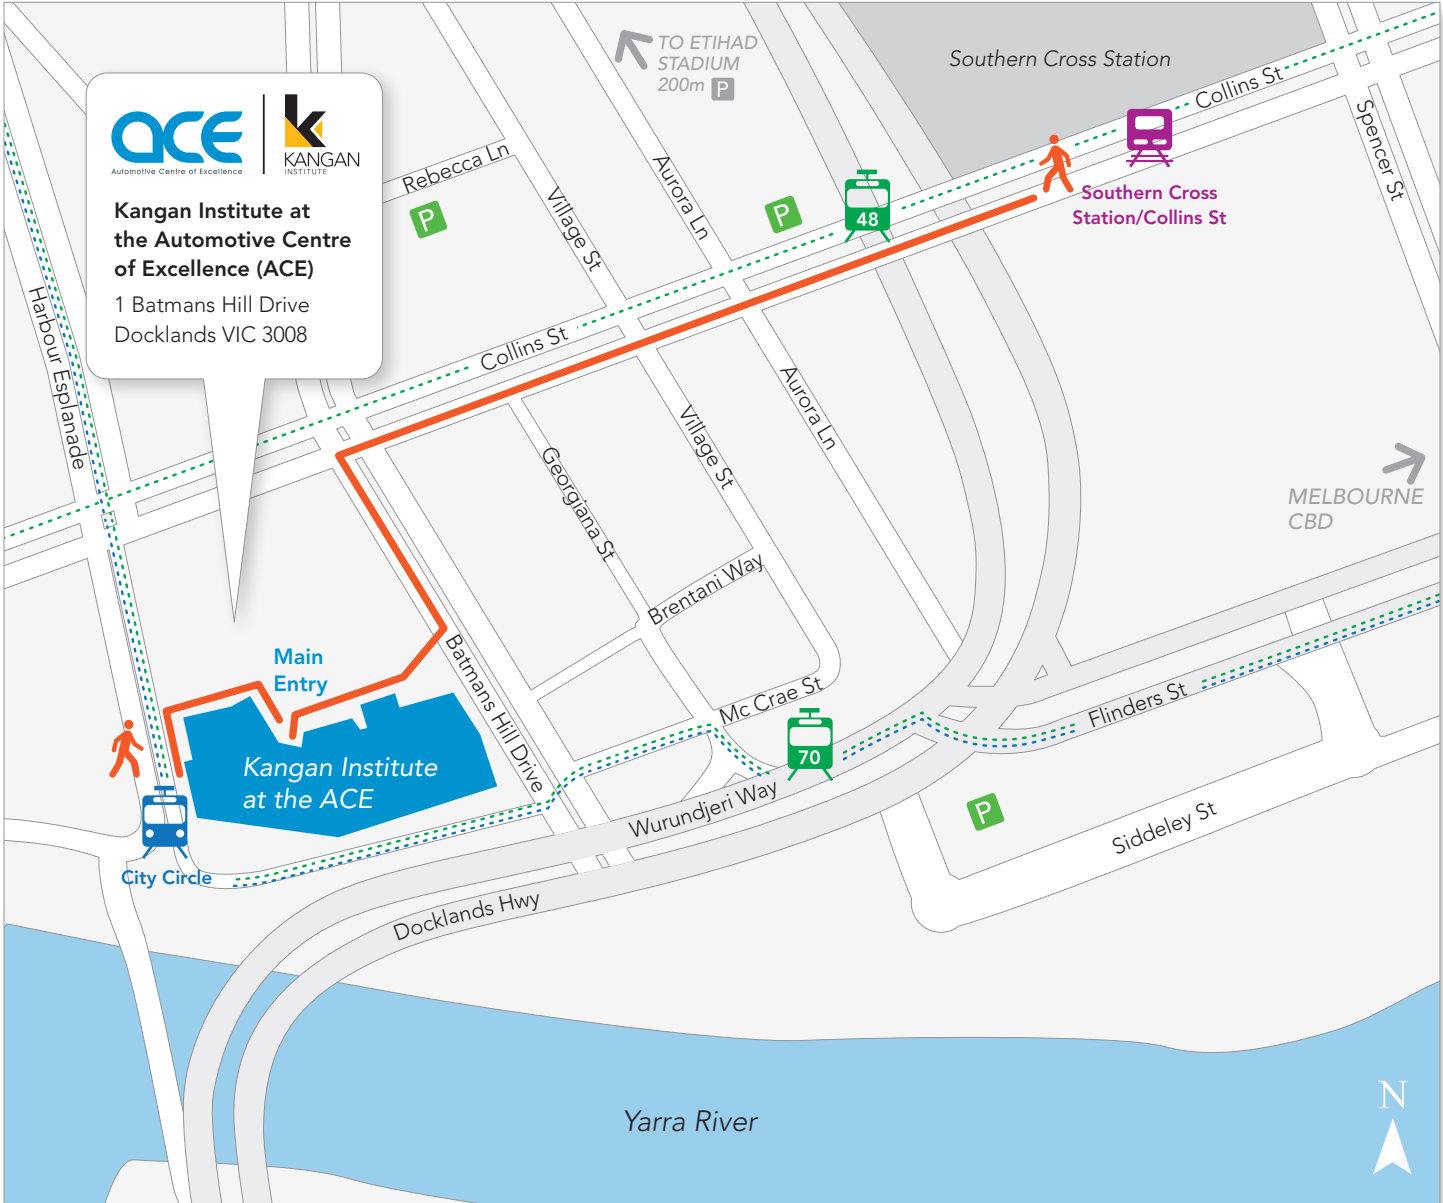

HOW TO GET TO KANGAN INSTITUTE AT THE ACE

P Parking
 Parking is available in a number of locations within the Docklands precinct.

Walking from Southern Cross Station

- Walk for 450 m along Collins St towards Batmans Hill Drive (approx. 5-10min)
- Turn left onto Batmans Hill Drive
- Kangan Institute at the ACE will be on the right

Walking from the City Circle Tram

Via Tram

- No. 48 – Stop D15 – Batman’s Hill (Collins Ext)
- No. 70 – Stop D11 – The Goods Shed / Wurundjeri Way
- City Circle Tram – Stop – Docklands Drive

For more information visit Metlink at www.metlinkmelbourne.com.au.